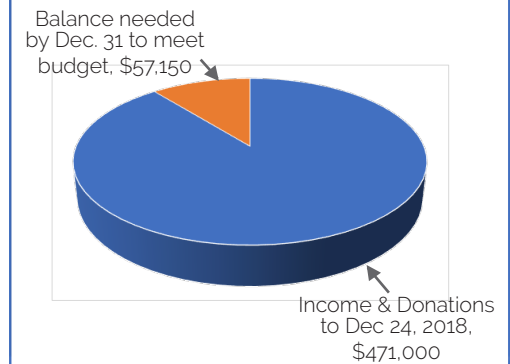

Mclvor Women's Bible Study will begin Mondays evenings, January 7, 7-8 PM. We will be using the video series by Mary Jo Sharp, "*Why do you believe that?*" (7 sessions) All who are interested in deepening their faith in God and connecting with other women at Mclvor are welcome. Sign up Sunday mornings at the Welcome centre, email Anne Friesen, or call the church office: 204-339-1691.

Save the Date!

Mclvor Women's Retreat is January 18-20 at Pinewood Lodge.

The Well: Young Adult Open Bible Study

No meeting this month. Enjoy your holidays! We'll meet back up in the new year.

We are excited about our **Mid-Week program "Finder's Feast"** which will be starting up in February! This will take place on Wednesdays from Feb. 6 - March 27, and include a potluck and community groups for all ages. Sign-up sheets have been set up in the foyer, and we encourage you to come check out how you can be involved. Volunteer options include:

- Adult/youth/kid small group leaders
- Coffee service
- Meal setup/clean up

Mclvor Men's Retreat: Gentlemen of all ages, mark your calendar for the annual Men's Retreat on March 1-3, 2019 at Red Rock Bible Camp. Contact Ed Giesbrecht or Rod Badgley if you have questions.

How to Text Your Donation

- Text the amount you want to give, *example: "mclvor $100"*
- Send text to #73256 in order to give to the General Fund.

Financial Update

2018 Approved Budget - $528,150

COMMUNITY INFORMATION

Enroll in a CMU Winter Semester evening course – for credit or audit. Options include: History of Indigenous Peoples in Canada; The Art of Preaching; Fundamentals of Marketing; The Detective in Fiction and Film; Principles and Paradigms of Youth Ministry... Seniors and alumni audit fees available. Go to cmu.ca/timetable for details.

Join MCC in Nepal for our first trekking learning tour – April 1-19, 2019. This isn't your average trekking trip. You're invited to come, see and be inspired by the resilience of the Nepali people. Come ready to experience the beauty of the mountains and to learn from the stories of the people living there. For more information visit mccmb.ca/nepal-learning-tour.

Prayer, Praise & Missions

Missionary of the week:

Janna Woelk, Youth for Christ (Winnipeg)

Jacob of Square One World Media has a special love for the new believers in Little Belize, Belize. Pray that Jacob's Low German radio messages would strengthen their faith

If you would like to be part of the **prayer e-chain** fill in the yellow form for the prayer chain at the Connect Centre and hand it in at the office.

Community Prayer

On the first Wednesday of each month, the Fellowship Room is open from 10-11 AM for all to come, offer, and/or receive prayer. The next prayer meeting is January 9.